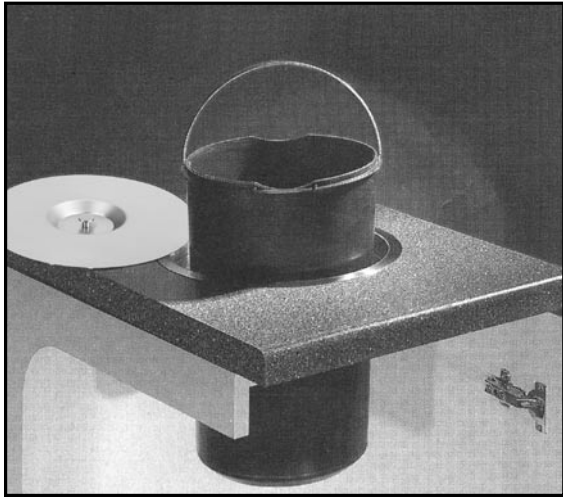

Assembly Instructions for Counter Top Waste Containers

Series 8-060-11SS / 8-060-15SS

8-060-11SS
11 Ltr.

8-060-15SS
13 Ltr.

The waste bin can be cleaned with commercial household cleaner.

Questions or comments please call customer service at
1-800-626-1126 or visit www.rev-a-shelf.com