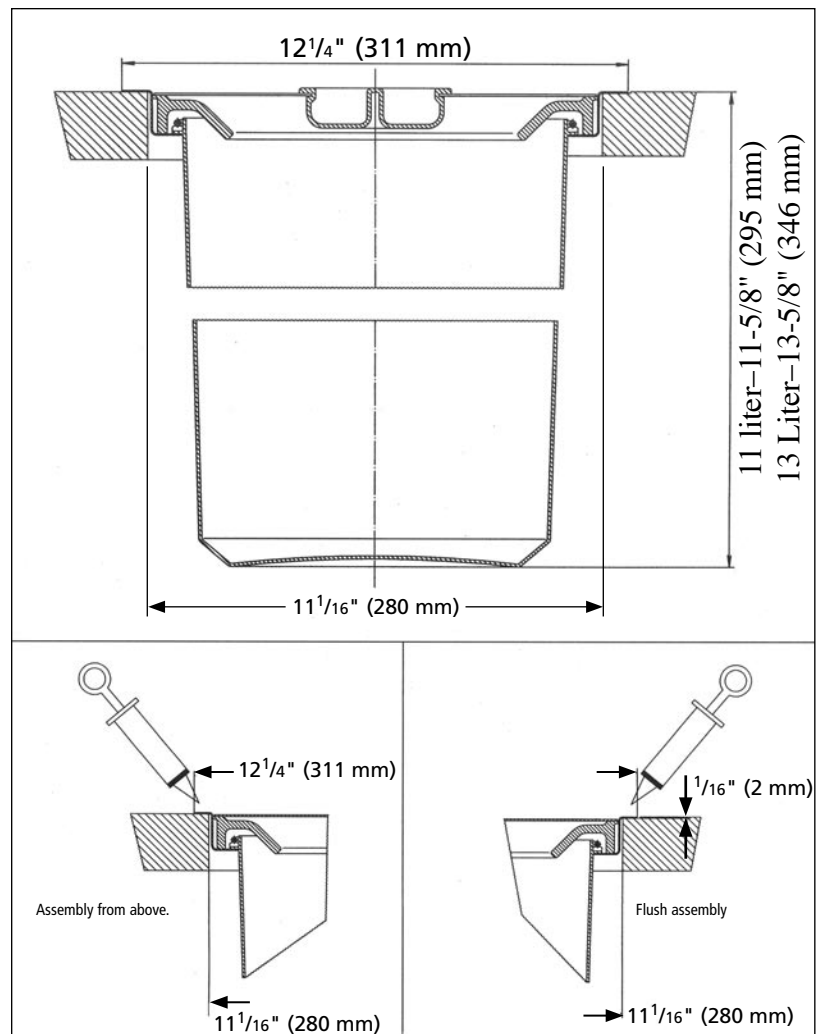

Assembly Instructions for Counter Top Waste Containers

Series 8-060-11SS / 8-060-15SS

8-060-11SS
11 Ltr.

8-060-15SS
13 Ltr.

The waste bin can be cleaned with commercial household cleaner.

Questions or comments please call customer service at
1-800-626-1126 or visit www.rev-a-shelf.com