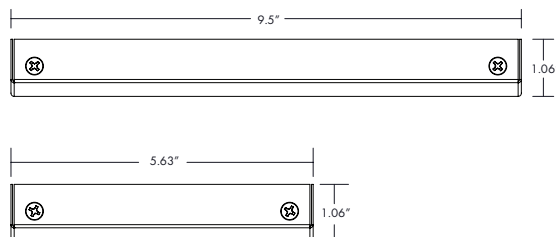

SURFACE MOUNT WALL WASH

DESCRIPTION

The Surface Mount Wall Wash gently spreads light through its integrated LED light bar. It comes in 2 sizes (Small and Medium) to meet any wall or hardscape lighting requirement. Dimmable with Brilliance Dimmer and most magnetic transformers. Light source UL Certified E511083.

SURFACE MOUNT WALL WASH

Use	Areas with Elevation Changes or Dark Sky Requirements Deck, Step, & Hardscape Applications
Finish	Brass, Copper, or Brass w/ Black Cerakote®
Includes	Integrated Light Bar, Lighting Shrink Professional Crimp, and Heat Shrink Cable Connector
Warranty	Lifetime Warranty on Surface Mount Wall Wash Fixtures
Integrated Lamp	Small Light Bar - 1.5W, 2700K, 110 Lumens, CRI 85, IP65, 8-15VAC, 1.67VA, 5 year warranty SURFACE-MOUNT-WALL-WASH-SMALL-2700-COPPER SURFACE-MOUNT-WALL-WASH-SMALL-2700-BRASS SURFACE-MOUNT-WALL-WASH-SMALL-2700-BRASS-BLK
	Small Light Bar - 1.5W, 3000K, 110 Lumens, CRI 85, IP65, 8-15VAC, 1.67VA, 5 year warranty SURFACE-MOUNT-WALL-WASH-SMALL-3000-COPPER SURFACE-MOUNT-WALL-WASH-SMALL-3000-BRASS SURFACE-MOUNT-WALL-WASH-SMALL-3000-BRASS-BLK
	Medium Light Bar - 2.5W, 2700K, 200 Lumens, CRI 85, IP65, 8-15VAC, 2.78VA, 5 year warranty SURFACE-MOUNT-WALL-WASH-MEDIUM-2700-COPPER SURFACE-MOUNT-WALL-WASH-MEDIUM-2700-BRASS SURFACE-MOUNT-WALL-WASH-MEDIUM-2700-BRASS-BLK
	Medium Light Bar - 2.5W, 3000K, 200 Lumens, CRI 85, IP65, 8-15VAC, 2.78VA, 5 year warranty SURFACE-MOUNT-WALL-WASH-MEDIUM-3000-COPPER SURFACE-MOUNT-WALL-WASH-MEDIUM-3000-BRASS SURFACE-MOUNT-WALL-WASH-MEDIUM-3000-BRASS-BLK