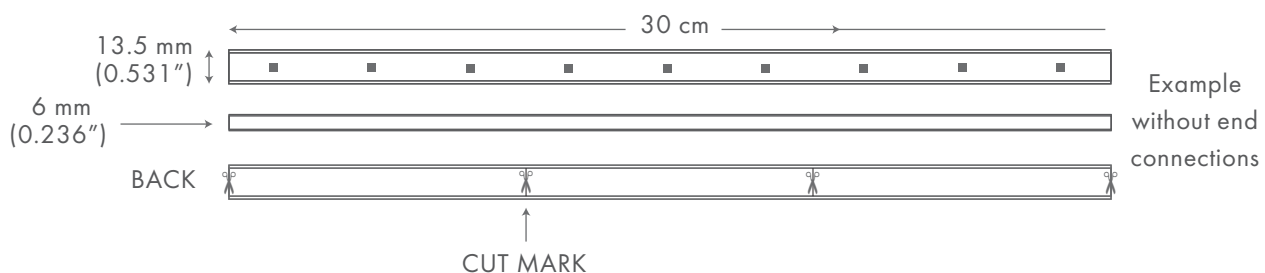

AMBER STRIP LIGHT

DESCRIPTION

The Brilliance AC flexible Strip Light is rated for outdoor use. The LEDs on this Strip Light are encased in non-yellowing material. Brilliance Strip Light provides great accent lighting for stairs, railings, and overhangs, plus it installs easily. Incorporate it to a new project or connect it directly to an existing 8 to 16 VAC landscape lighting system. Dimmable with Brilliance Dimmer and most magnetic transformers.

Part Number: **BRI-SL3-AMBER-82**

STRIP LIGHT FEATURES

- Dimmable with most magnetic transformers
- Recommended max. length per power feed is 40 feet
- Available in 82.25 ft reels
- Enhanced ESD (Electro-Static Discharge) protection (IEC-61000-4-2)
- UL Certified E487030

NEC® Article 411.5 (B): Lighting systems shall be installed not less than 3m (10ft) horizontally from the nearest edge of the water, unless permitted by Article 680.

STRIP LIGHT SPECS

Wattage	1.8 per meter
Color	Amber
Operating Range	8-16 VAC/DC
CRI	80
IP	65
Lamp Life (hours)	35,000
Warranty (years)	3