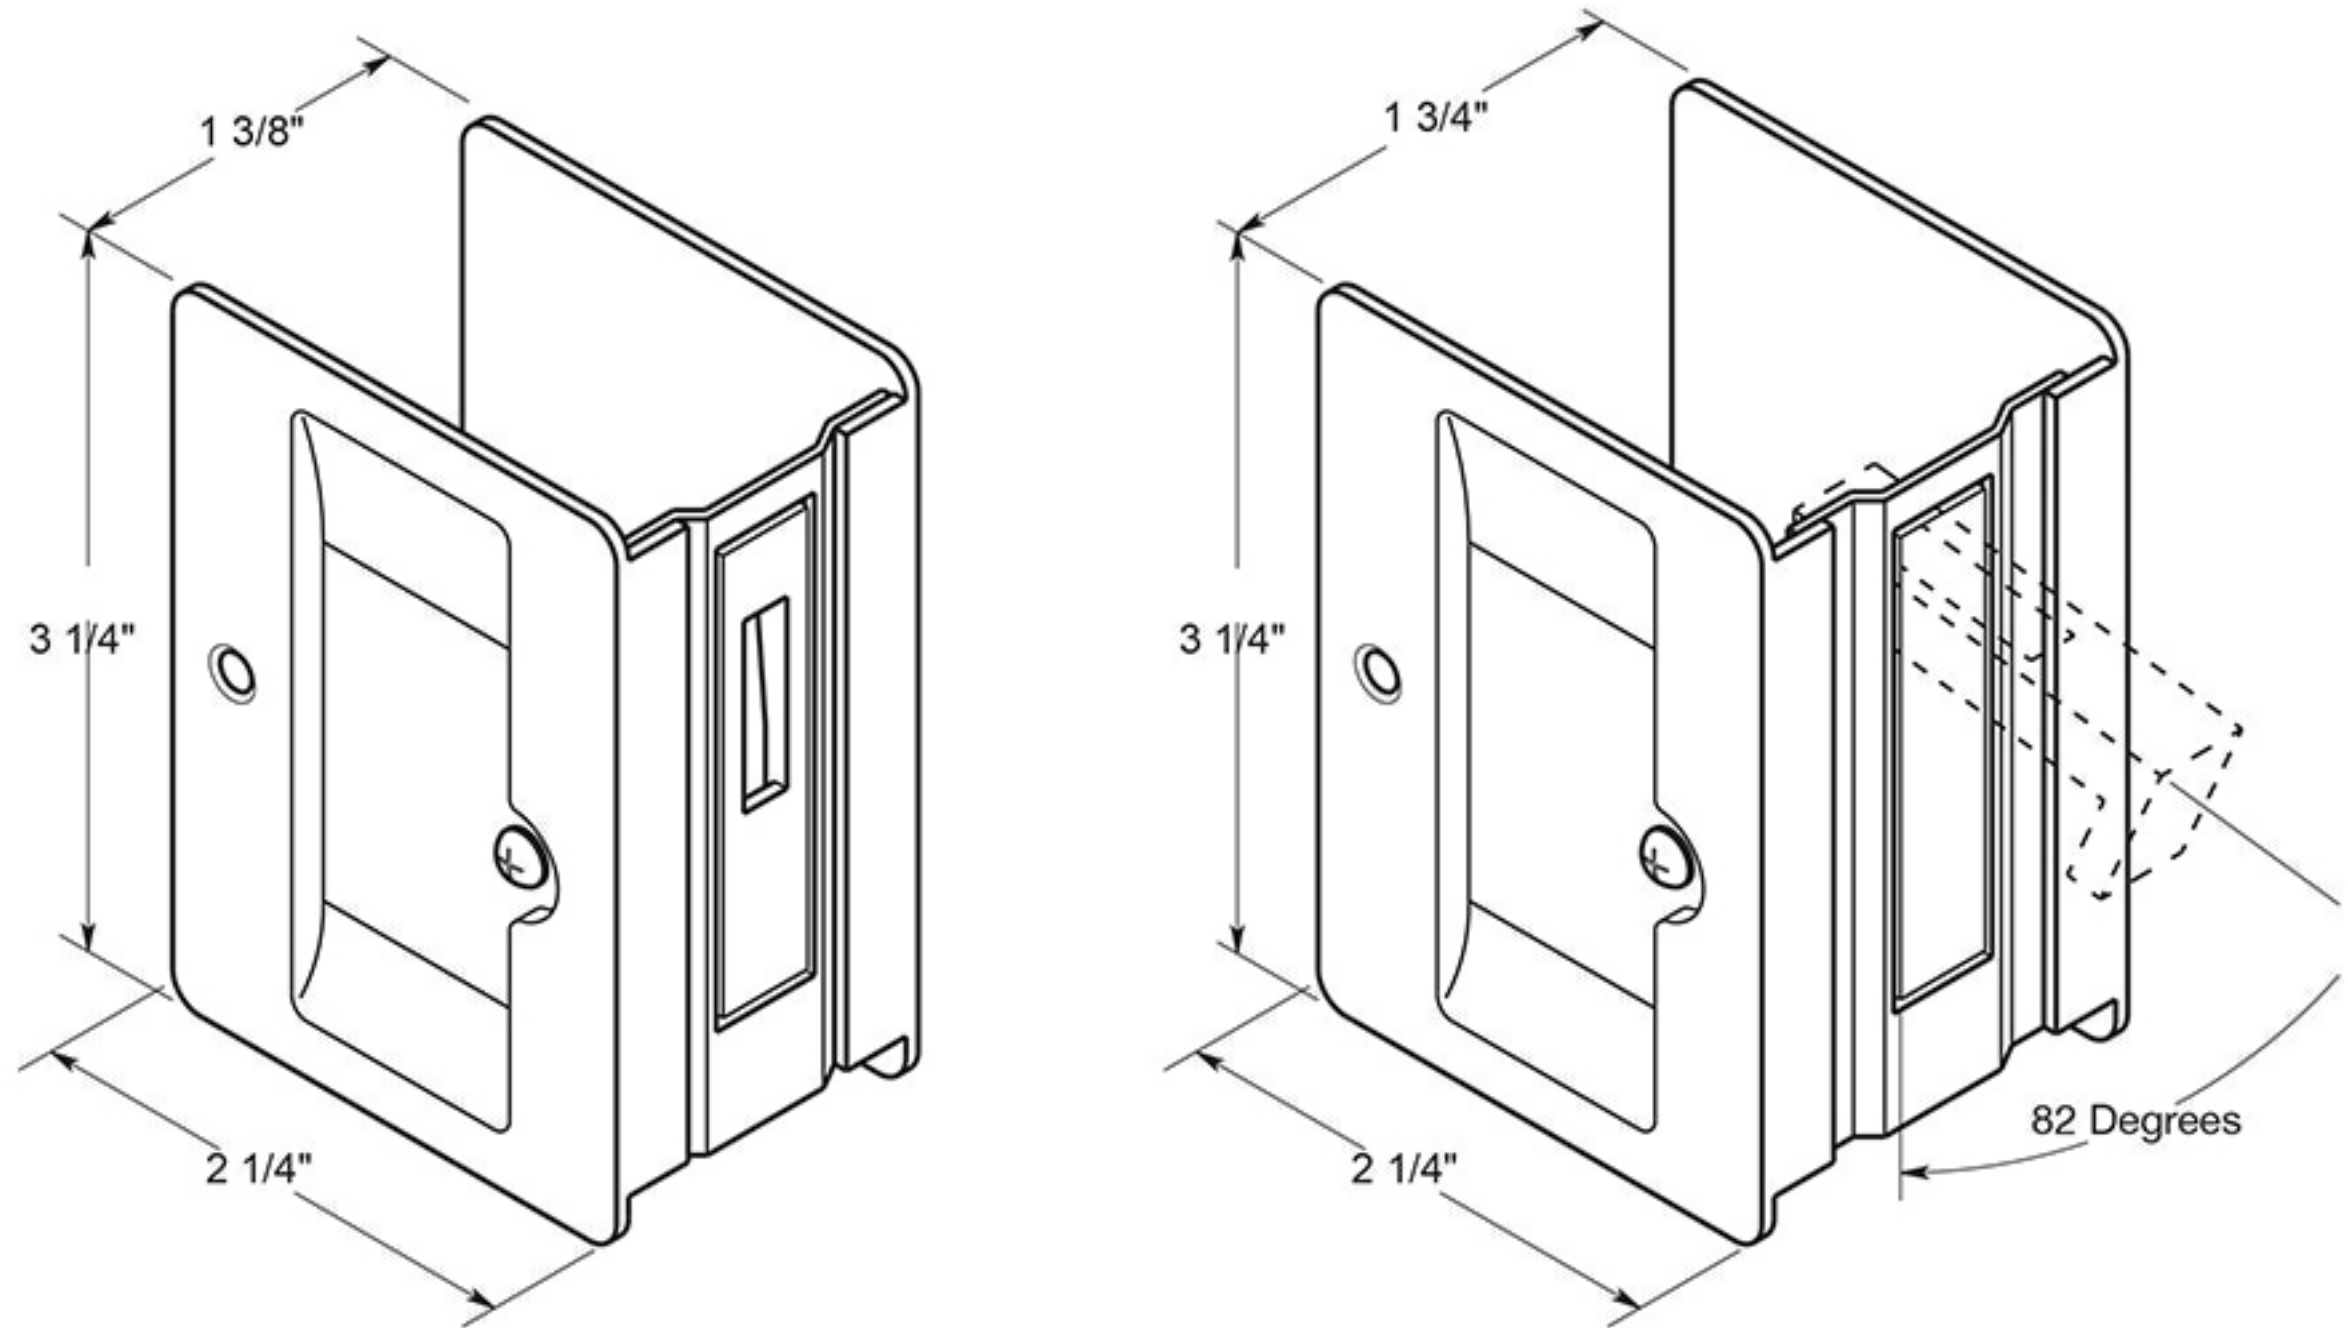

SDAR325

3-1/4" x 2-1/4" POCKET LOCK / SLIDING DOOR RECEIVER / HD / ADJUSTABLE
SOLID BRASS

DRAWING NOT TO SCALE

NOTE: Deltana reserves the right to constantly improve its products and is not responsible for differences between the product in-hand and the specifications contained in this drawing. We do not recommend to pre-drill holes or pre-cut woods or metals based on the drawing information if the veracity of the specifications has not been proven by the live product.

DOUBLE SLIDING DOORS APPLICATION / Fits Door Thickness: 1-3/4"