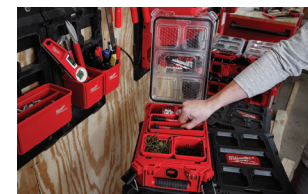

Hang or Store

Interior Organization Dividers

Stores in:
■ PACKOUT™ Organizer
■ PACKOUT™ Compact Organizer

Hangs on PACKOUT™ Plates

Impact Resistant Body

Also Available:

Bin Set for PACKOUT™
48-22-8062

Hang or Store