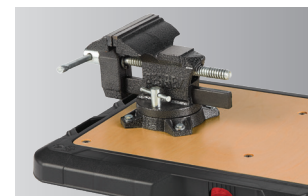

CUSTOMIZABLE WORK TOP

FASTENER-READY MOUNTING SURFACE

50 LBS CAPACITY

IMPACT RESISTANT BODY

Fastener-Ready Surface

50 lbs Weight Capacity

Modular Connectivity with All PACKOUT™ Components