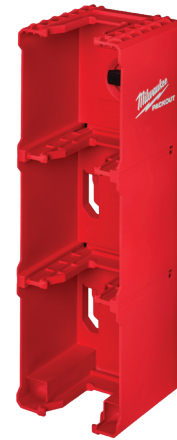

STORES

OUTDOOR POWER EQUIPMENT

AND MORE

Also Available:

PACKOUT™ Long Handle Tool Holder
48-22-8348

M18™ BATTERY RACK

MOST SECURE MOUNTING

CLIP-IN BATTERY STORAGE

FULLY CUSTOMIZE YOUR SHOP

Clip-In Battery Storage

STORES

FITS ALL M18™ BATTERIES

Model #	Description
48-22-8339	PACKOUT™ M18™ Battery Rack

M12™ BATTERY RACK

MOST SECURE MOUNTING

CLIP-IN BATTERY STORAGE