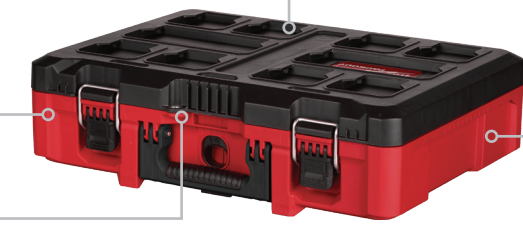

TOOL CASE WITH CUSTOMIZABLE INSERT

IMPACT RESISTANT BODY

IP65 RATED PROTECTION

CUSTOMIZE YOUR INSERT

Impact Resistant Polymer Construction

Metal Reinforced Locking Point

Customizable Foam Insert

75 lbs Weight Capacity