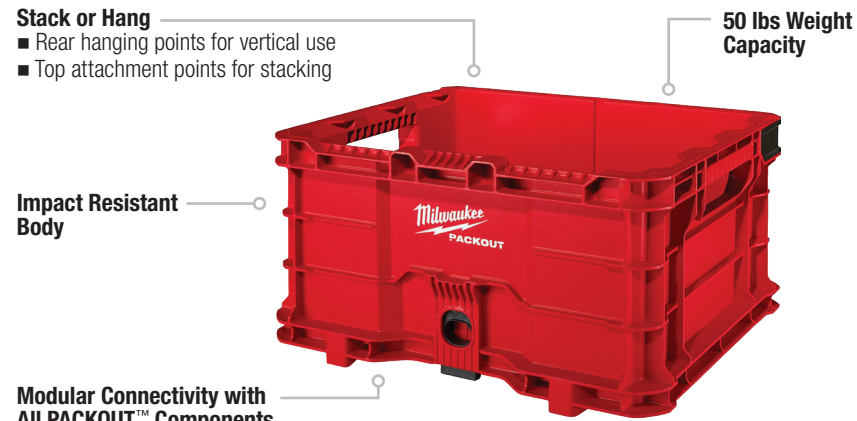

COMPACT TOOL BOX

IMPACT RESISTANT BODY

IP65 RATED PROTECTION

QUICK-ADJUST DIVIDERS

Quick-Adjust Dividers

Model #	Description	Weight Capacity
48-22-8422	PACKOUT™ Compact Tool Box	75 lbs

CRATE

STACK OR HANG

IMPACT RESISTANT BODY

50 LBS CAPACITY

Stack or Hang

Also Available:

Divider for PACKOUT™ Crate
48-22-8040

Model #	Description	Weight Capacity
48-22-8440	PACKOUT™ Crate	50 lbs
48-22-8040	Divider for PACKOUT™ Crate	-