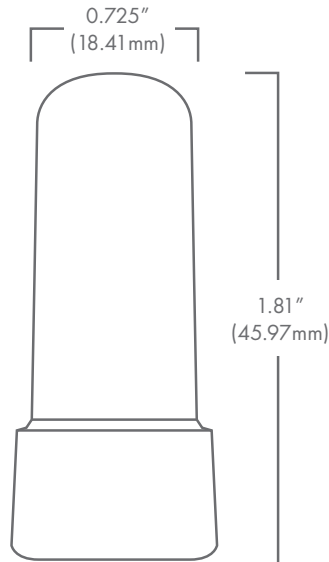

NICHE LIGHT

DESCRIPTION

The Niche Light is the perfect lamp to bring light to hard-to-reach places, whether under water, in a water feature, under stairs, stone walls, stone lanterns, or any small space. This omni-directional product solves the issue of fitting a fixture and a lamp into a small area. The Niche Light is wired with a 10ft lead and is ready to plug and play anywhere. We recommend using LightingShrink connections for Niche Lights. Dimmable with Brilliance Dimmer and most magnetic transformers.

NICHE LIGHT

Use	Fully Submersible in Water Features or Heavy Irrigation Areas Small Spaces that Need Omni-Directional Light
Includes	10 ft Lead
Warranty	3 Year Warranty on Niche Lights
Integrated Lamp	Niche Light - 3W, 215 Lumens, CRI 90, IP68, 8-14VAC, 3 year warranty, 5.00VA, 30,000 hrs 2700K NICHE-LIGHT