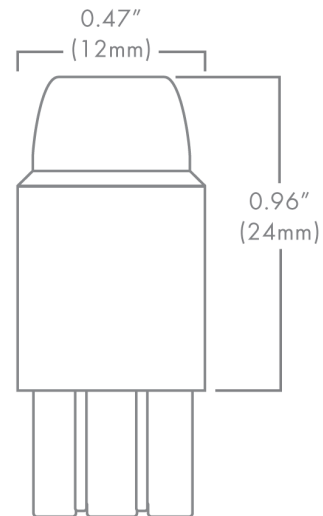

MICRO T5

DESCRIPTION

The Brilliance Micro T5 Wedge is a sub-compact LED that features Brilliance's omni-directional beam pattern. This Micro T5 Wedge is energy efficient and water resistant. It is designed specifically for landscape retrofit applications and is ideal for pathway lighting fixtures. Dimmable with Brilliance Dimmer and most magnetic transformers. Suitable for damp locations and for use in totally enclosed luminaires. Not for underwater use.

MICRO T5 FEATURES

- Ceramic technology
- UL Recognized Components

MICRO T5 SPECS

Wattage	1.2W
Volt Amps	1.52
Lumens	95
Beam Spread	Omni-directional
Kelvin Temperature	2700
Operating Range	8-14 VAC/DC
Replaces	10W Halogen
CRI	85
IP	61
Lamp Life (hours)	35,000
Warranty (years)	5