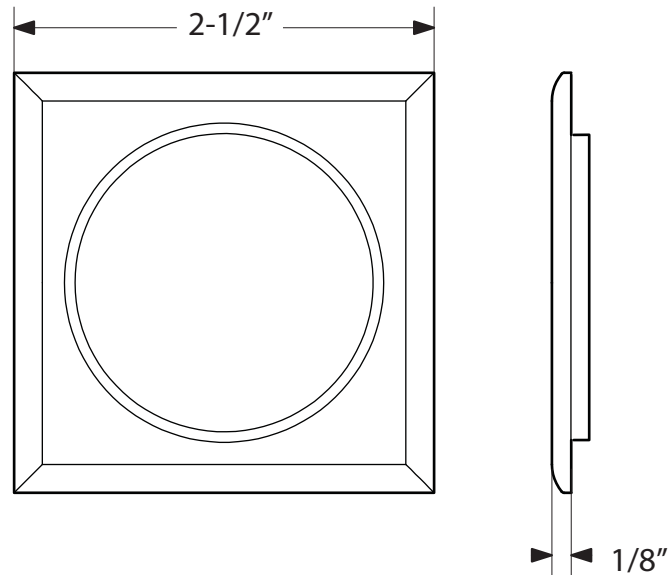

TUBULAR POCKET DOOR LOCKS

EMTEK®

ROUND TUBULAR POCKET
PASSAGE, OUTSIDE TRIM

ROUND TUBULAR POCKET
PASSAGE, INSIDE TRIM

TUBULAR POCKET DOOR LOCKS

EMTEK®

SQUARE
TUBULAR POCKET
PASSAGE, OUTSIDE TRIM

SQUARE
TUBULAR POCKET
PASSAGE, INSIDE TRIM