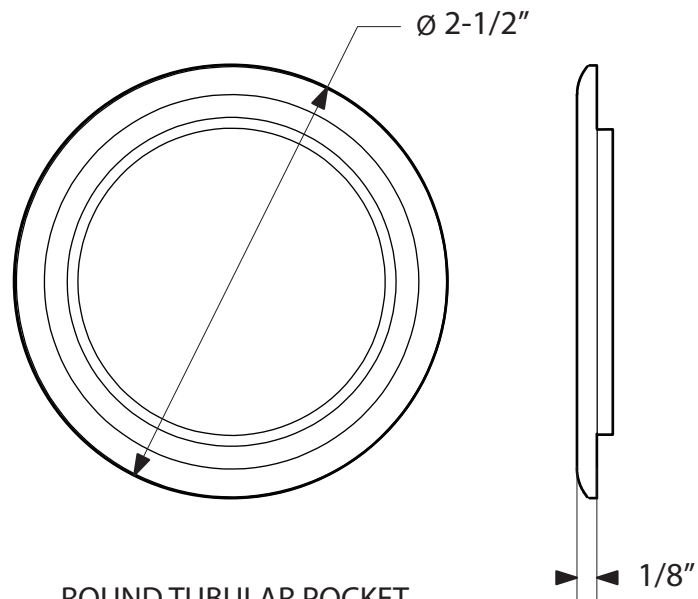

TUBULAR POCKET DOOR LOCKS

EMTEK®

#8 TUBULAR POCKET
PASSAGE, OUTSIDE TRIM

#8 TUBULAR POCKET
PASSAGE, INSIDE TRIM

TUBULAR POCKET DOOR LOCKS

EMTEK®

RECTANGULAR
TUBULAR POCKET
PASSAGE, OUTSIDE TRIM

RECTANGULAR
TUBULAR POCKET
PASSAGE, INSIDE TRIM

TUBULAR POCKET DOOR LOCKS

EMTEK®

ROUND TUBULAR POCKET
PASSAGE, OUTSIDE TRIM

ROUND TUBULAR POCKET
PASSAGE, INSIDE TRIM

TUBULAR POCKET DOOR LOCKS

EMTEK®

SQUARE
TUBULAR POCKET
PASSAGE, OUTSIDE TRIM

SQUARE
TUBULAR POCKET
PASSAGE, INSIDE TRIM