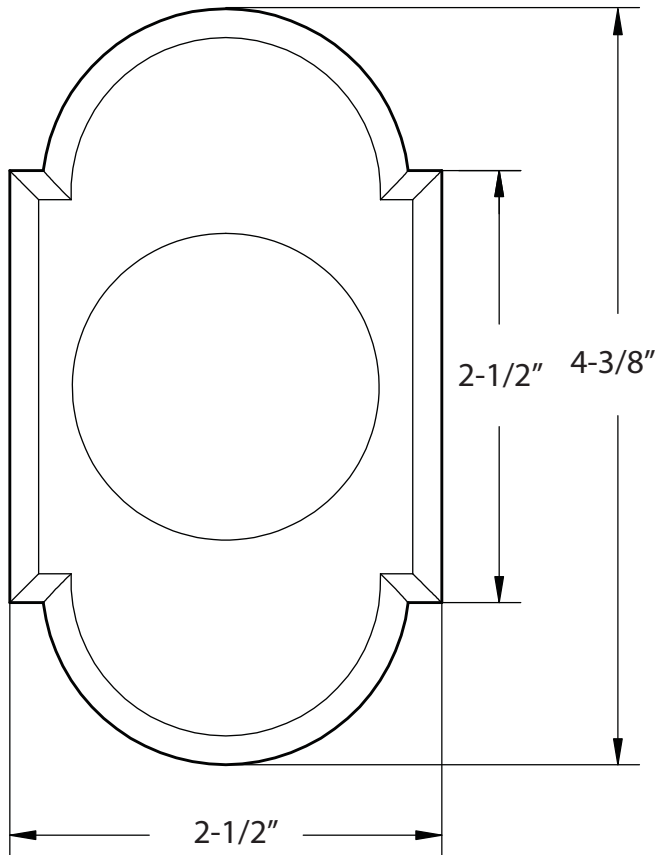

TUBULAR POCKET DOOR LOCKS

EMTEK®

#8 TUBULAR POCKET
PASSAGE, OUTSIDE TRIM

#8 TUBULAR POCKET
PASSAGE, INSIDE TRIM

TUBULAR POCKET DOOR LOCKS

EMTEK®

RECTANGULAR
TUBULAR POCKET
PASSAGE, OUTSIDE TRIM

RECTANGULAR
TUBULAR POCKET
PASSAGE, INSIDE TRIM

TUBULAR POCKET DOOR LOCKS

EMTEK®

ROUND TUBULAR POCKET
PASSAGE, OUTSIDE TRIM

ROUND TUBULAR POCKET
PASSAGE, INSIDE TRIM

TUBULAR POCKET DOOR LOCKS

EMTEK®

SQUARE
TUBULAR POCKET
PASSAGE, OUTSIDE TRIM

SQUARE
TUBULAR POCKET
PASSAGE, INSIDE TRIM