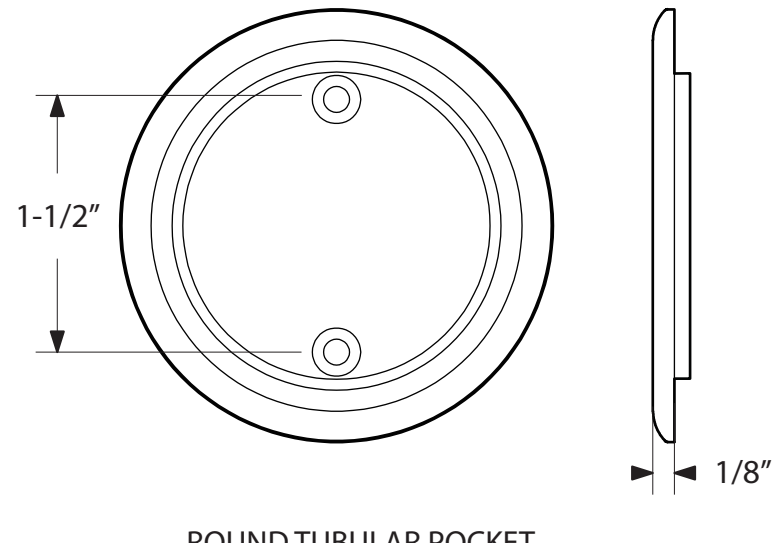

TUBULAR POCKET DOOR LOCKS

EMTEK®

#8 TUBULAR POCKET
PASSAGE, OUTSIDE TRIM

#8 TUBULAR POCKET
PASSAGE, INSIDE TRIM

TUBULAR POCKET DOOR LOCKS

EMTEK®

RECTANGULAR
TUBULAR POCKET
PASSAGE, OUTSIDE TRIM

RECTANGULAR
TUBULAR POCKET
PASSAGE, INSIDE TRIM

TUBULAR POCKET DOOR LOCKS

EMTEK®

ROUND TUBULAR POCKET
PASSAGE, OUTSIDE TRIM

ROUND TUBULAR POCKET
PASSAGE, INSIDE TRIM

TUBULAR POCKET DOOR LOCKS

EMTEK®

SQUARE
TUBULAR POCKET
PASSAGE, OUTSIDE TRIM

SQUARE
TUBULAR POCKET
PASSAGE, INSIDE TRIM