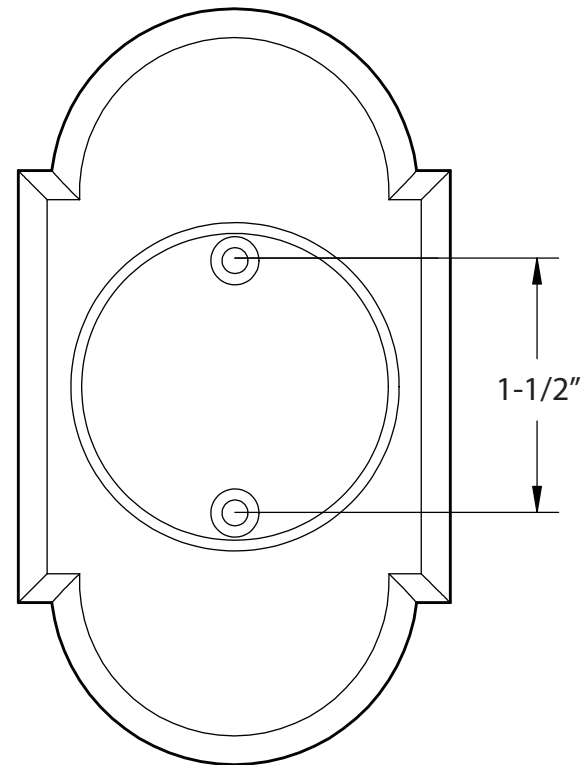

TUBULAR POCKET DOOR LOCKS

EMTEK®

#8 TUBULAR POCKET
PASSAGE, OUTSIDE TRIM

#8 TUBULAR POCKET
PASSAGE, INSIDE TRIM

TUBULAR POCKET DOOR LOCKS

EMTEK®

RECTANGULAR
TUBULAR POCKET
PASSAGE, OUTSIDE TRIM

RECTANGULAR
TUBULAR POCKET
PASSAGE, INSIDE TRIM

TUBULAR POCKET DOOR LOCKS

EMTEK®

ROUND TUBULAR POCKET
PASSAGE, OUTSIDE TRIM

ROUND TUBULAR POCKET
PASSAGE, INSIDE TRIM

TUBULAR POCKET DOOR LOCKS

EMTEK®

SQUARE
TUBULAR POCKET
PASSAGE, OUTSIDE TRIM

SQUARE
TUBULAR POCKET
PASSAGE, INSIDE TRIM