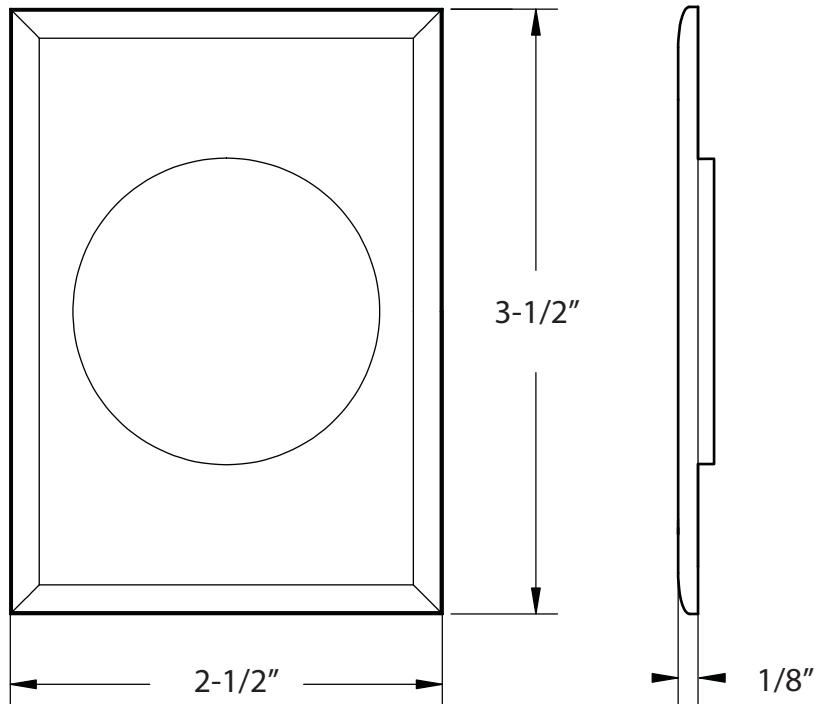

TUBULAR POCKET DOOR LOCKS

EMTEK®

#8 TUBULAR POCKET
PASSAGE, OUTSIDE TRIM

#8 TUBULAR POCKET
PASSAGE, INSIDE TRIM

TUBULAR POCKET DOOR LOCKS

EMTEK®

RECTANGULAR
TUBULAR POCKET
PASSAGE, OUTSIDE TRIM

RECTANGULAR
TUBULAR POCKET
PASSAGE, INSIDE TRIM

TUBULAR POCKET DOOR LOCKS

EMTEK®

ROUND TUBULAR POCKET
PASSAGE, OUTSIDE TRIM

ROUND TUBULAR POCKET
PASSAGE, INSIDE TRIM

TUBULAR POCKET DOOR LOCKS

EMTEK®

SQUARE
TUBULAR POCKET
PASSAGE, OUTSIDE TRIM

SQUARE
TUBULAR POCKET
PASSAGE, INSIDE TRIM