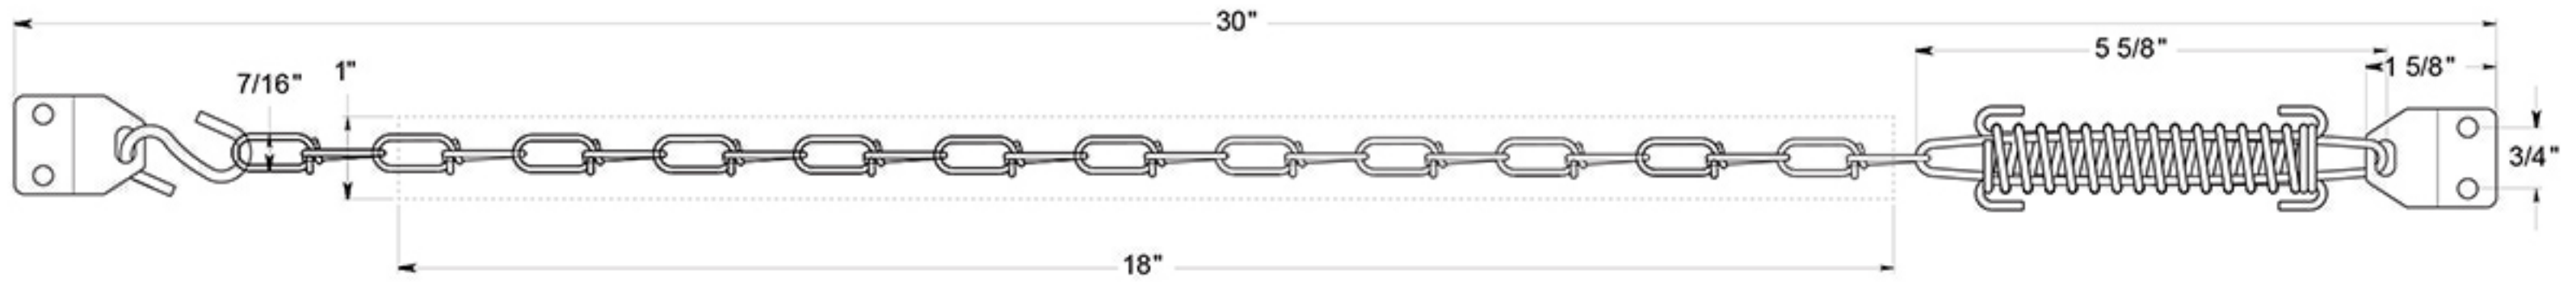

# DCCV607

CRASH CHAIN WITH VINYL COVER / STEEL

DRAWING NOT TO SCALE

NOTE: Deltana reserves the right to constantly improve its products and is not responsible for differences between the product in-hand and the specifications contained in this drawing. We do not recommend to pre-drill holes or pre-cut woods or metals based on the drawing information if the veracity of the specifications has not been proven by the live product.