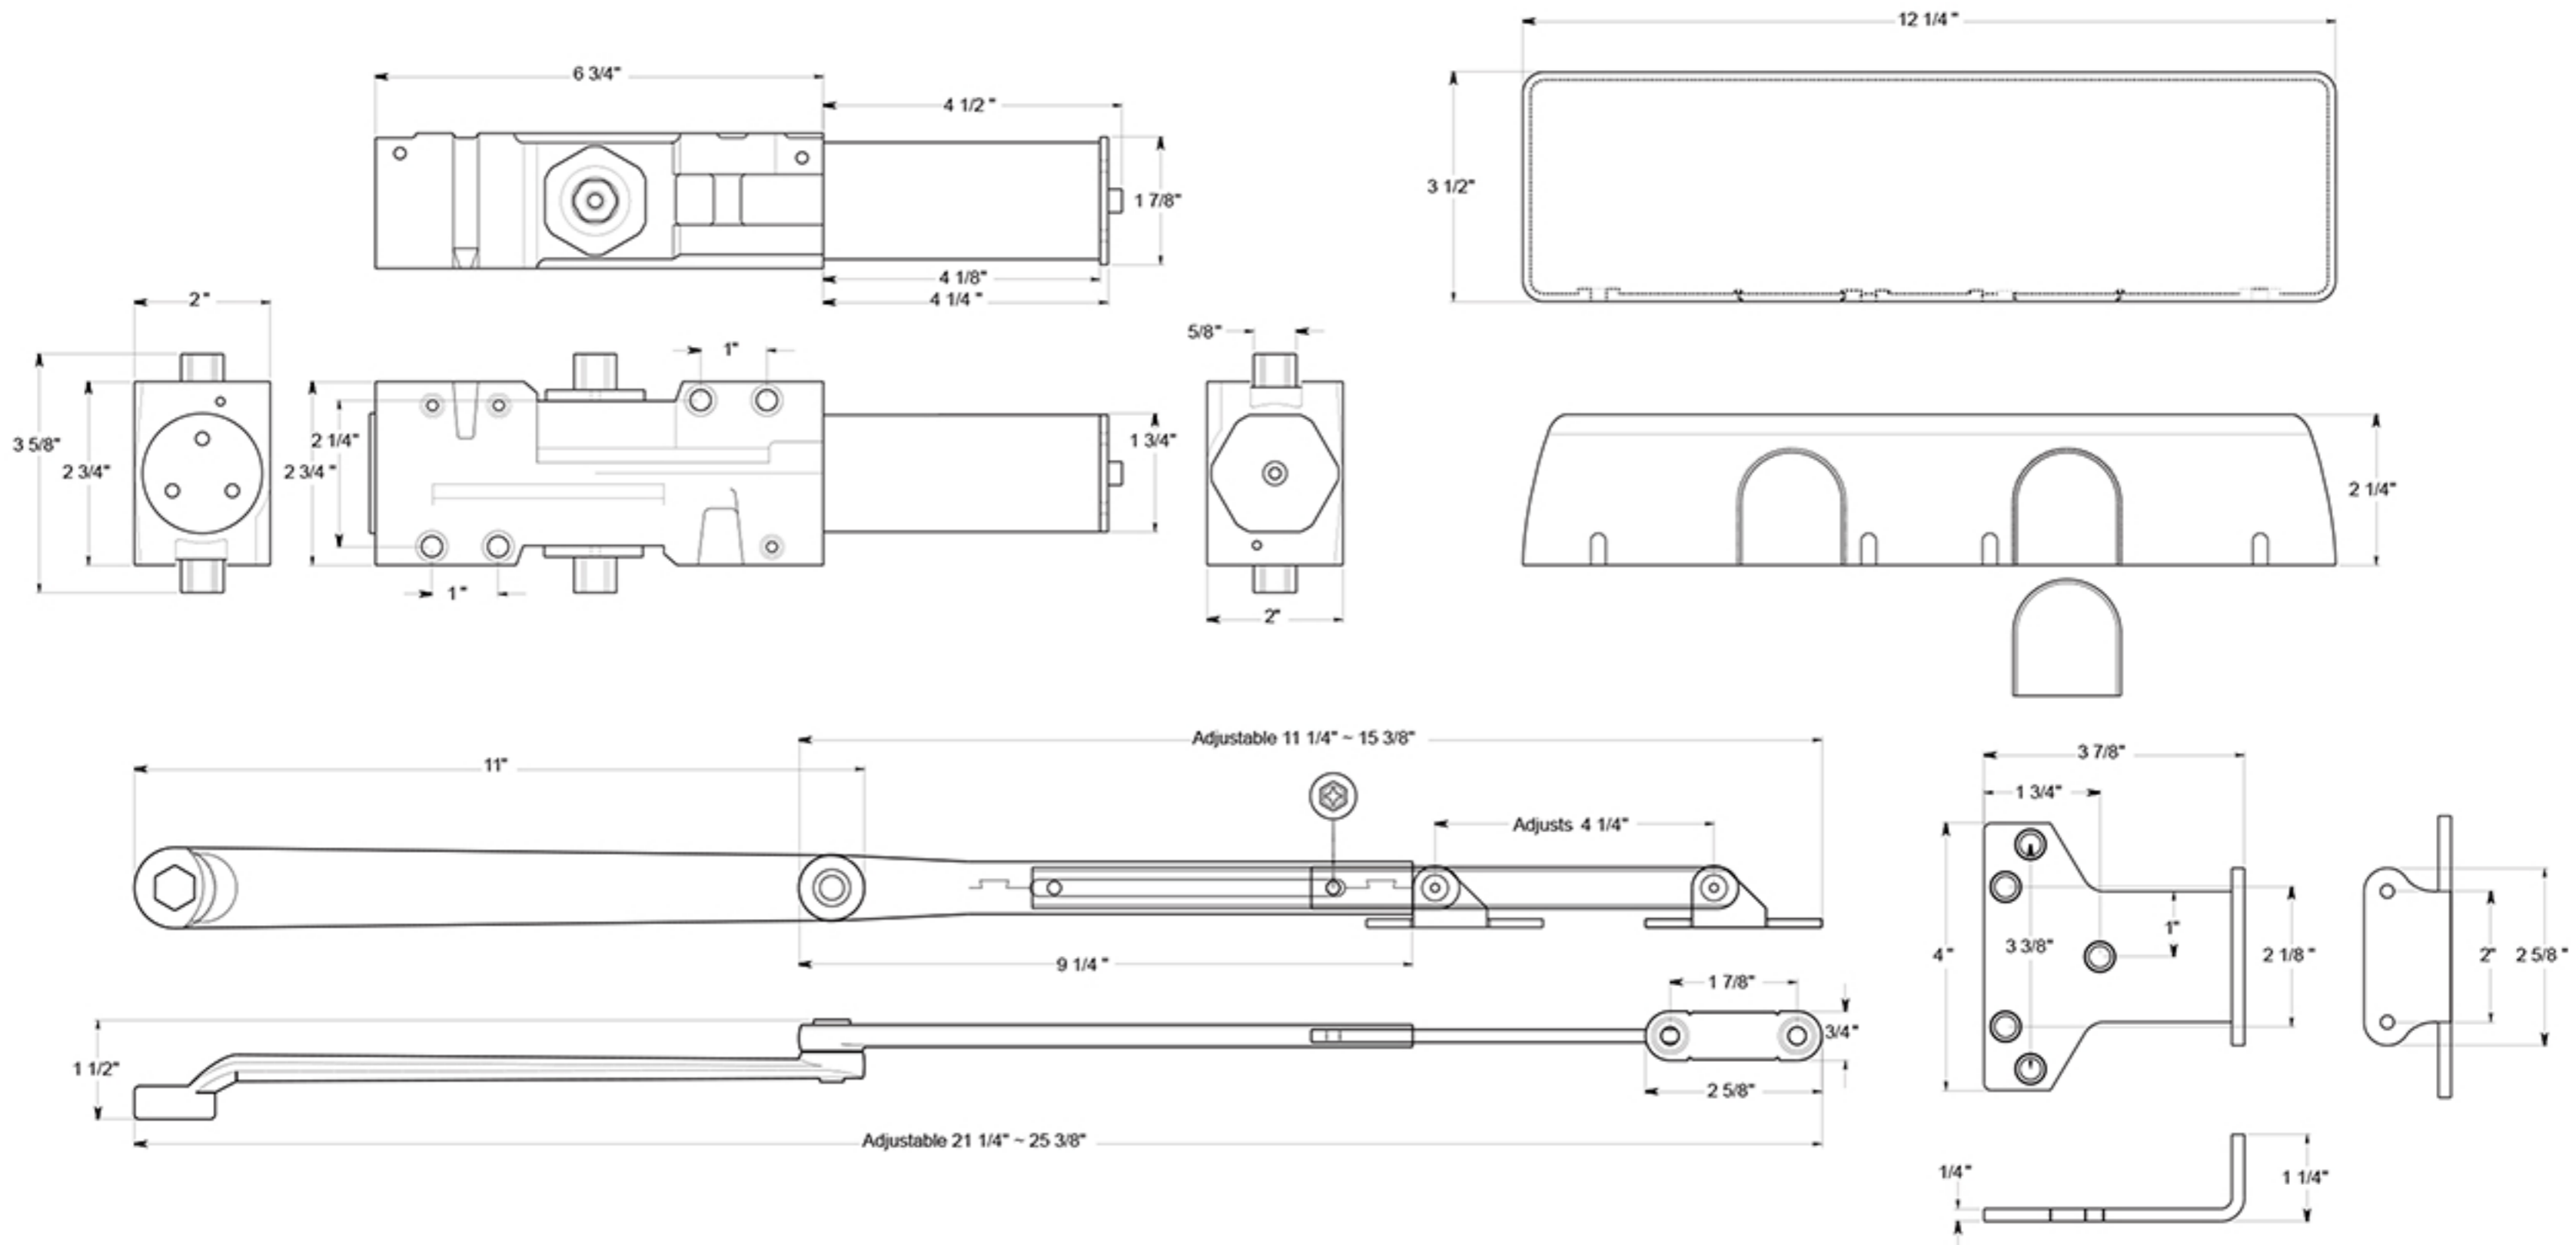

# DC40

DOOR CLOSER / SIZE #1 ~ 6

DRAWING NOT TO SCALE

NOTE: Deltana reserves the right to constantly improve its products and is not responsible for differences between the product in-hand and the specifications contained in this drawing. We do not recommend to pre-drill holes or pre-cut woods or metals based on the drawing information if the veracity of the specifications has not been proven by the live product.