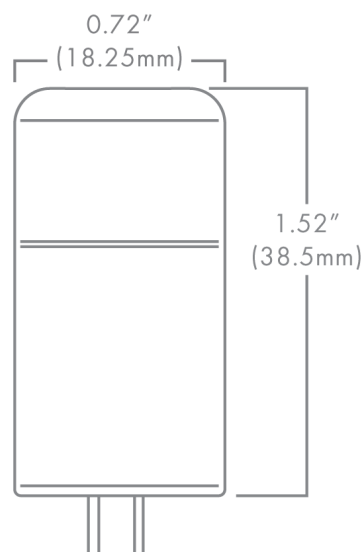

BEACON PLUS G4

DESCRIPTION

The Brilliance Beacon Plus G4 Bi-Pin is a sub-compact LED that features Brilliance's omni-directional beam pattern through a translucent optic. This G4 Bi-Pin is energy efficient and water resistant. It is designed specifically for landscape retrofit applications and is ideal for pathway lighting fixtures and step lights. Dimmable with Brilliance Dimmer and most magnetic transformers. Suitable for damp locations and for use in totally enclosed luminaires. Not for underwater use.

BEACON PLUS G4 FEATURES

- Ceramic technology
- UL Certified E360351

BEACON PLUS G4 SPECS

Wattage	3W
Volt Amps	4.55
Lumens	2700K 300
	3000K 340
Beam Spread	Omni-directional
Kelvin Temperature	2700, 3000
Operating Range	8-25 VAC/DC
Replaces	35W Halogen
CRI	90+
IP	65
Lamp Life (hours)	35,000
Warranty (years)	5