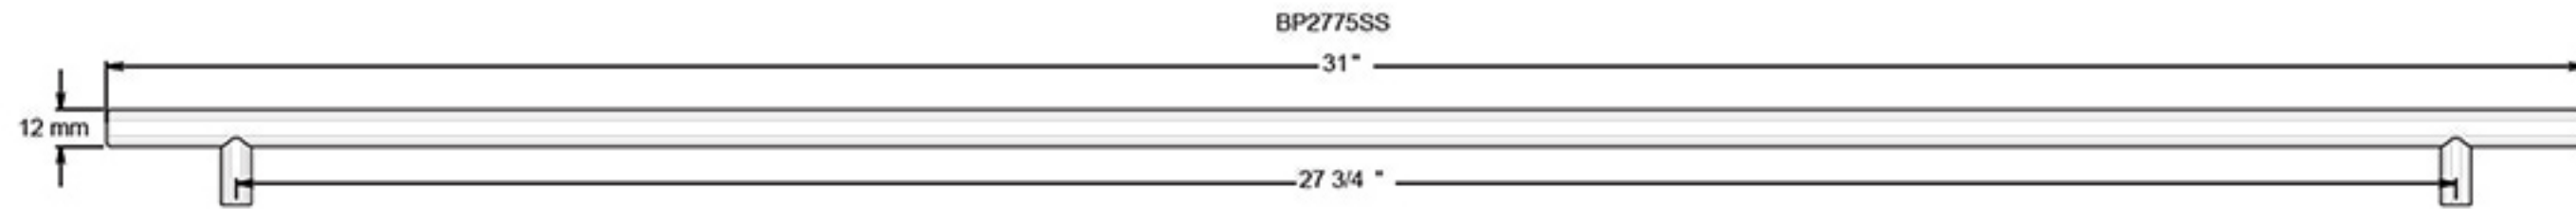

BP_SS

BAR PULLS / 12mm DIAMETER / SOLID STAINLESS STEEL

DRAWING NOT TO SCALE

NOTE: Deltana reserves the right to constantly improve its products and is not responsible for differences between the product in-hand and the specifications contained in this drawing. We do not recommend to pre-drill holes or pre-cut woods or metals based on the drawing information if the veracity of the specifications has not been proven by the live product.