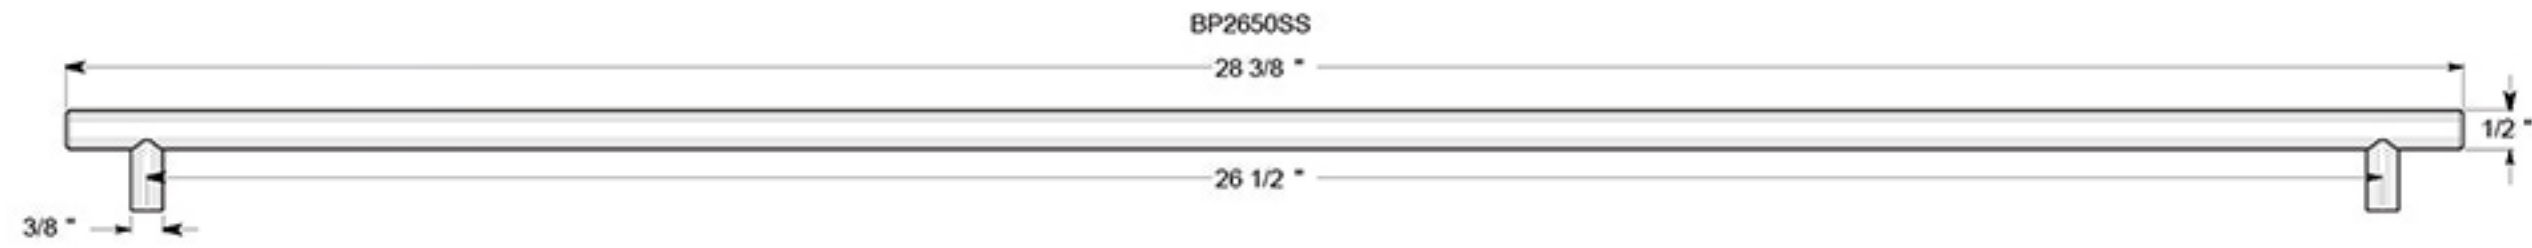

BP_SS

BAR PULLS / 12mm DIAMETER / SOLID STAINLESS STEEL

DRAWING NOT TO SCALE

NOTE: Deltana reserves the right to constantly improve its products and is not responsible for differences between the product in-hand and the specifications contained in this drawing. We do not recommend to pre-drill holes or pre-cut woods or metals based on the drawing information if the veracity of the specifications has not been proven by the live product.