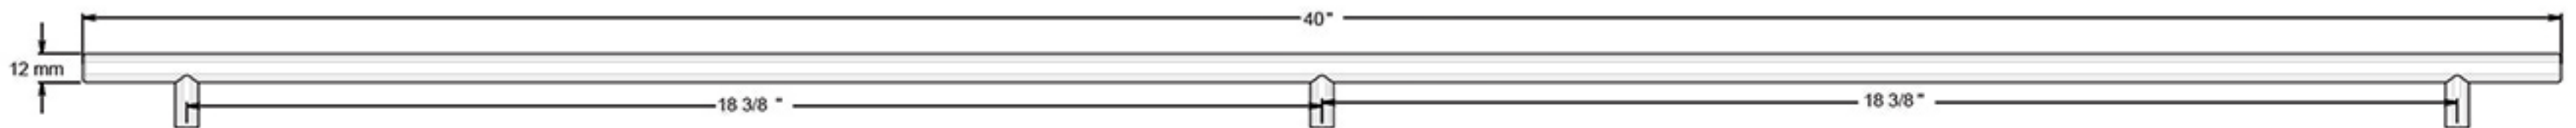

BP_SS

BAR PULLS / 12mm DIAMETER / SOLID STAINLESS STEEL

DRAWING NOT TO SCALE

NOTE: Deltana reserves the right to constantly improve its products and is not responsible for differences between the product in-hand and the specifications contained in this drawing. We do not recommend to pre-drill holes or pre-cut woods or metals based on the drawing information if the veracity of the specifications has not been proven by the live product.