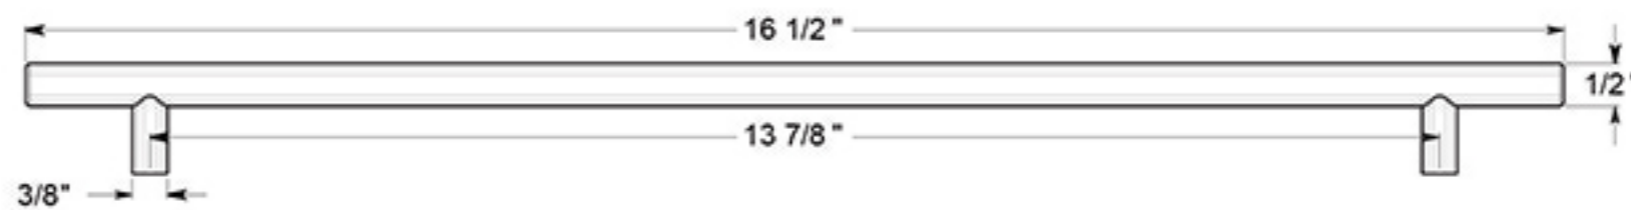

# BP\_SS

BAR PULLS / 12mm DIAMETER / SOLID STAINLESS STEEL

BP1637SS

BP1900SS

BP2138SS

DRAWING NOT TO SCALE

NOTE: Deltana reserves the right to constantly improve its products and is not responsible for differences between the product in-hand and the specifications contained in this drawing. We do not recommend to pre-drill holes or pre-cut woods or metals based on the drawing information if the veracity of the specifications has not been proven by the live product.