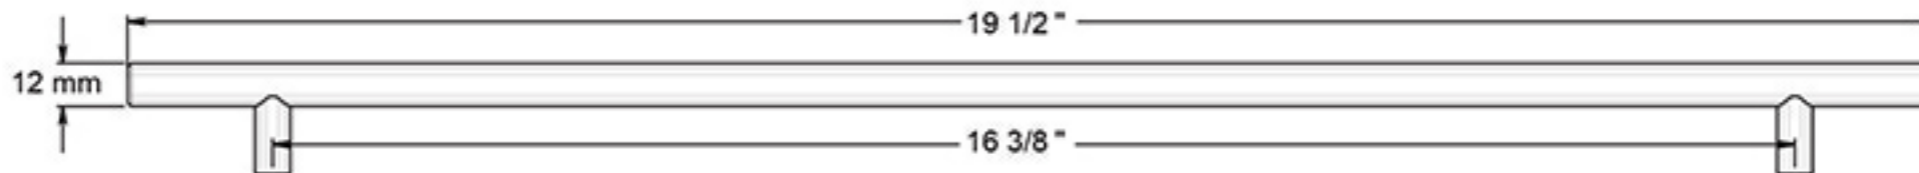

# BP\_SS

BAR PULLS / 12mm DIAMETER / SOLID STAINLESS STEEL

BP1637SS

BP1900SS

BP2138SS

DRAWING NOT TO SCALE

NOTE: Deltana reserves the right to constantly improve its products and is not responsible for differences between the product in-hand and the specifications contained in this drawing. We do not recommend to pre-drill holes or pre-cut woods or metals based on the drawing information if the veracity of the specifications has not been proven by the live product.