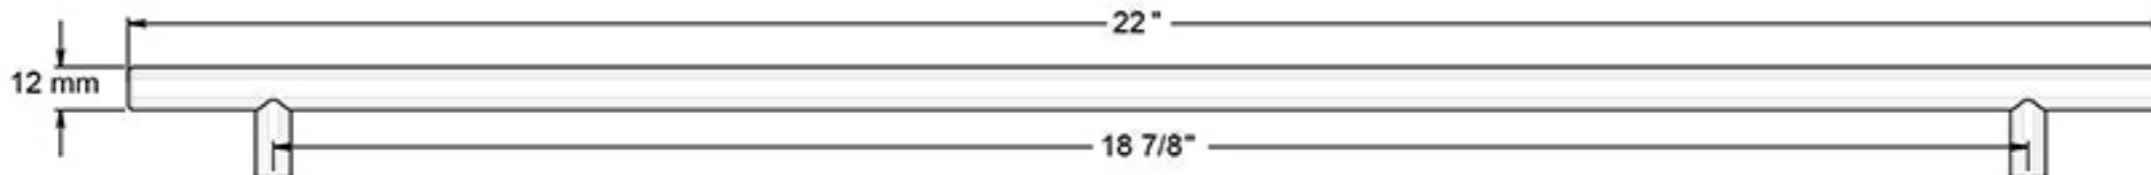

# BP\_SS

BAR PULLS / 12mm DIAMETER / SOLID STAINLESS STEEL

BP1637SS

BP1900SS

BP2138SS

DRAWING NOT TO SCALE

NOTE: Deltana reserves the right to constantly improve its products and is not responsible for differences between the product in-hand and the specifications contained in this drawing. We do not recommend to pre-drill holes or pre-cut woods or metals based on the drawing information if the veracity of the specifications has not been proven by the live product.