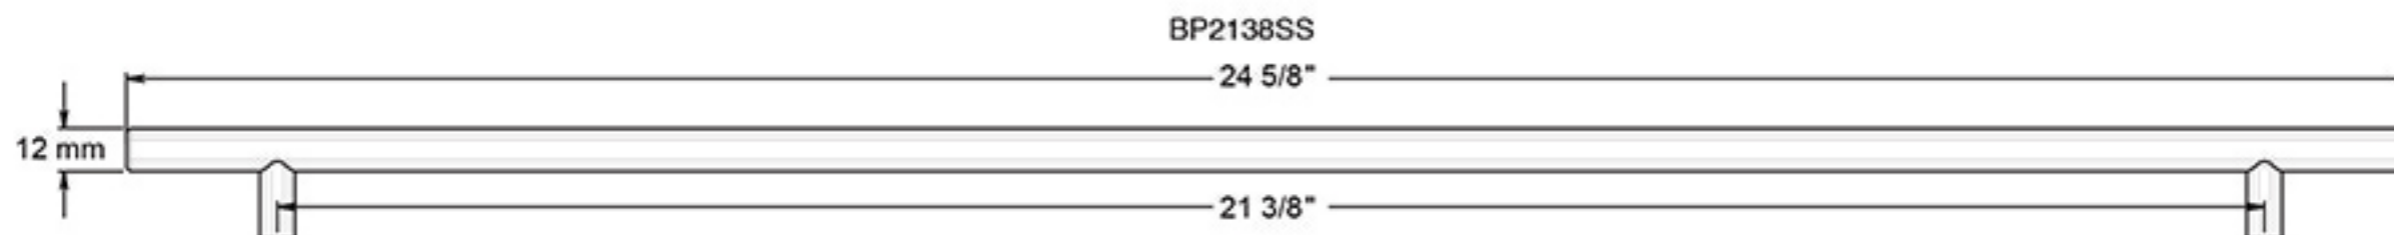

# BP\_SS

BAR PULLS / 12mm DIAMETER / SOLID STAINLESS STEEL

BP1637SS

BP1900SS

BP2138SS

DRAWING NOT TO SCALE

NOTE: Deltana reserves the right to constantly improve its products and is not responsible for differences between the product in-hand and the specifications contained in this drawing. We do not recommend to pre-drill holes or pre-cut woods or metals based on the drawing information if the veracity of the specifications has not been proven by the live product.