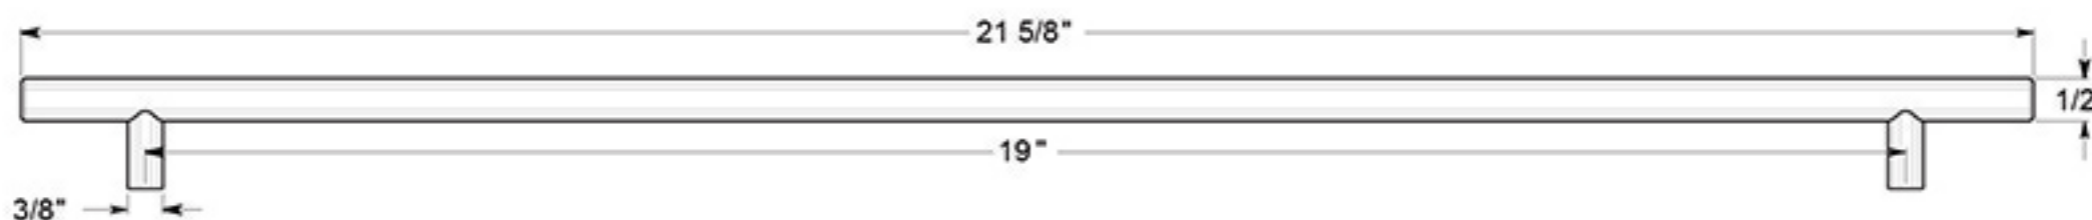

# BP\_SS

BAR PULLS / 12mm DIAMETER / SOLID STAINLESS STEEL

BP1637SS

BP1900SS

BP2138SS

DRAWING NOT TO SCALE

NOTE: Deltana reserves the right to constantly improve its products and is not responsible for differences between the product in-hand and the specifications contained in this drawing. We do not recommend to pre-drill holes or pre-cut woods or metals based on the drawing information if the veracity of the specifications has not been proven by the live product.